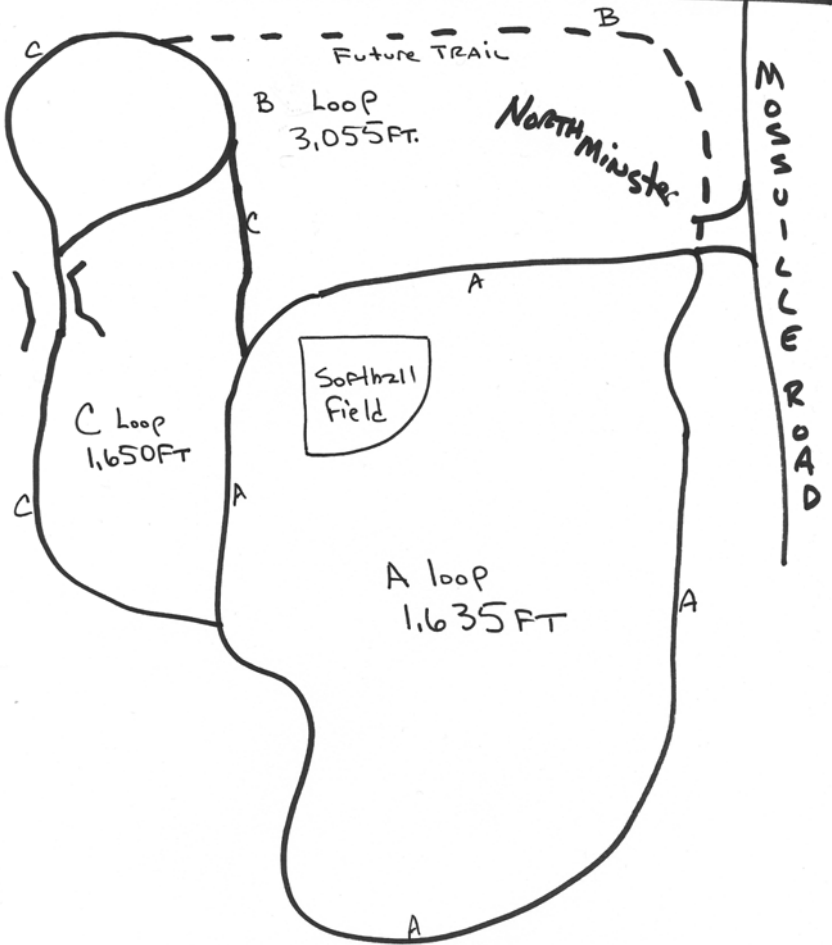

Knoxville Road

B Loop  
3,055 FT.

C Loop  
1,650 FT.

A loop  
1,635 FT.

Southzill  
Field

NORTHMINSTER  
PARK  
FITNESS PATH

RT40 Knoxville ROAD

NorthernMinister

Mossville ROAD

Parking Lot

Robinson PARK

Loop A  
2,865 Ft.

Shelter

Fire Pit

Rest Room

Overlook

Loop B  
4,525 Ft.